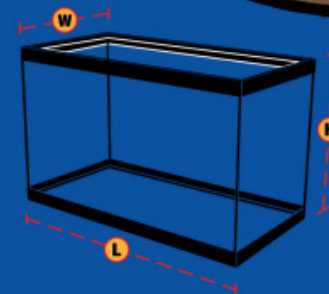

You Deserve An Ocean View

You enjoy the view. We'll do the work.

120 Gallon Saltwater Reef Aquarium
Custom Built-In System
Aquarium Footprint: 48"L x 24"W x 26"H

95 Gallon Saltwater Reef Aquarium
Standard Free Standing Wave System
Aquarium Footprint: 48"L x 18"W x 24"H

90 Gallon Saltwater Reef Aquarium
Standard Free Standing System
Aquarium Footprint: 48"L x 18"W x 26"H

92 Gallon Saltwater Reef Aquarium
Standard Free Standing Corner System
Aquarium Footprint: 48"L x 34"W x 25"H

75 Gallon Freshwater Fish Aquarium
Standard Free Standing System
Aquarium Footprint: 48"L x 18"W x 21"H

55 Gallon Freshwater Fish Aquarium
Standard Free Standing System
Aquarium Footprint: 48"L x 13"W x 21"H

54 Gallon Saltwater Reef Aquarium
Standard Free Standing Corner System
Aquarium Footprint: 39"L x 27"W x 23"H

A few feet is all the space required to enjoy a well deserved ocean view. Our aquarium systems are designed to make a huge impact, while occupying minimal space.